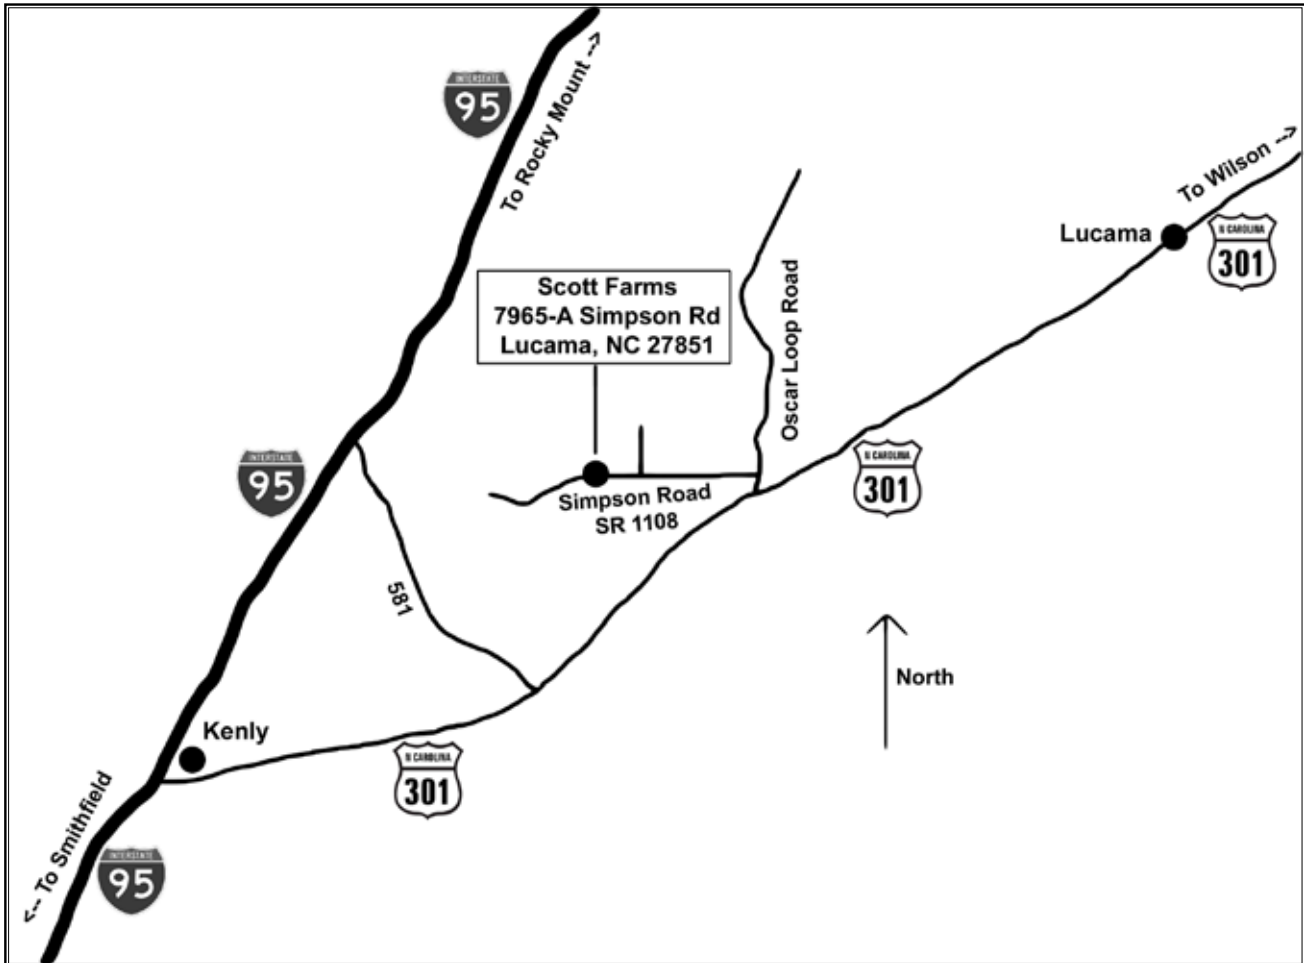

Scott Farms™

7965-A Simpson Road • Lucama, NC 27851 • 1-877-284-4030

Fax 919-284-4872 • Email sales@scottfarms.com

Directions to Scott Farms

Directions from I-95

Traveling on I-95, take **EXIT 107** (301 North) at Kenly, NC. Travel on Highway 301 North for approximately 5 miles. Turn **LEFT** on **OSCAR LOOP ROAD**. Within a short distance, turn **LEFT** on **SIMPSON ROAD** (State Road 1108). Travel approximately 1/2 mile to **Scott Farms**.

Directions from Wilson, NC

Traveling on US 264 at Wilson, NC, take **EXIT 43** onto Highway 301 South. If traveling on I-795 at Wilson, take **EXIT 107**. Travel approximately 9 miles. Turn **RIGHT** onto **OSCAR LOOP ROAD**. Within a short distance, turn **LEFT** on **SIMPSON ROAD** (State Road 1108). Travel approximately 1/2 mile to **Scott Farms**.