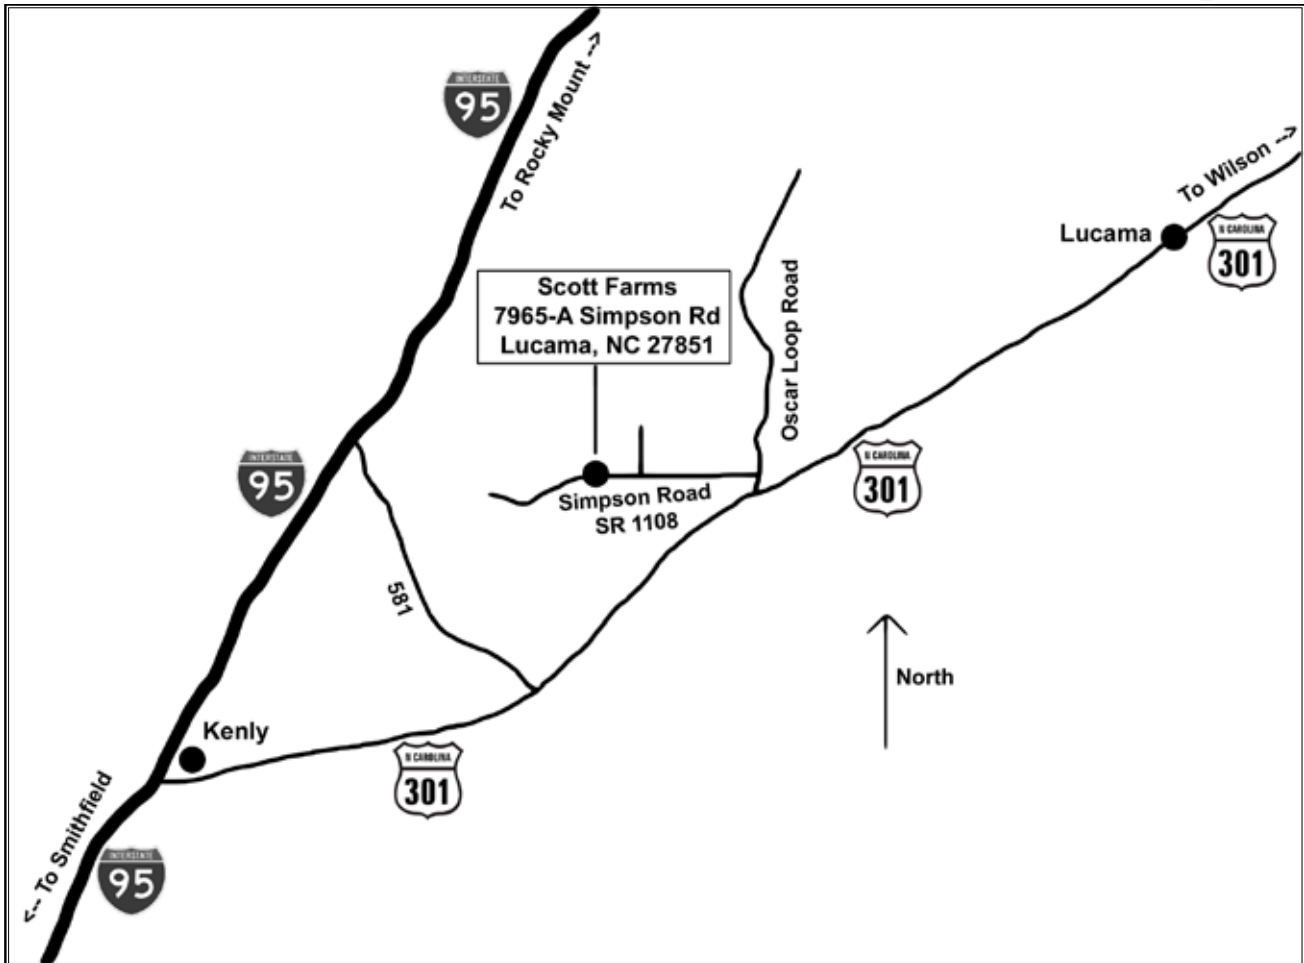

## Order Form: Sweet Potato Plants/Slips

### Directions from I-95

Traveling on I-95, take **EXIT 107** (301 North) at Kenly, NC. Travel on Highway 301 North for approximately 5 miles. Turn **LEFT** on **OSCAR LOOP ROAD**. Within a short distance, turn **LEFT** on **SIMPSON ROAD** (State Road 1108). Travel approximately 1/2 mile to **Scott Farms**.

### Directions from Wilson, NC

Traveling on US 264 at Wilson, NC, take **EXIT 43** onto Highway 301 South. If traveling on I-795 at Wilson, take **EXIT 107**. Travel approximately 9 miles. Turn **RIGHT** onto **OSCAR LOOP ROAD**. Within a short distance, turn **LEFT** on **SIMPSON ROAD** (State Road 1108). Travel approximately 1/2 mile to **Scott Farms**.